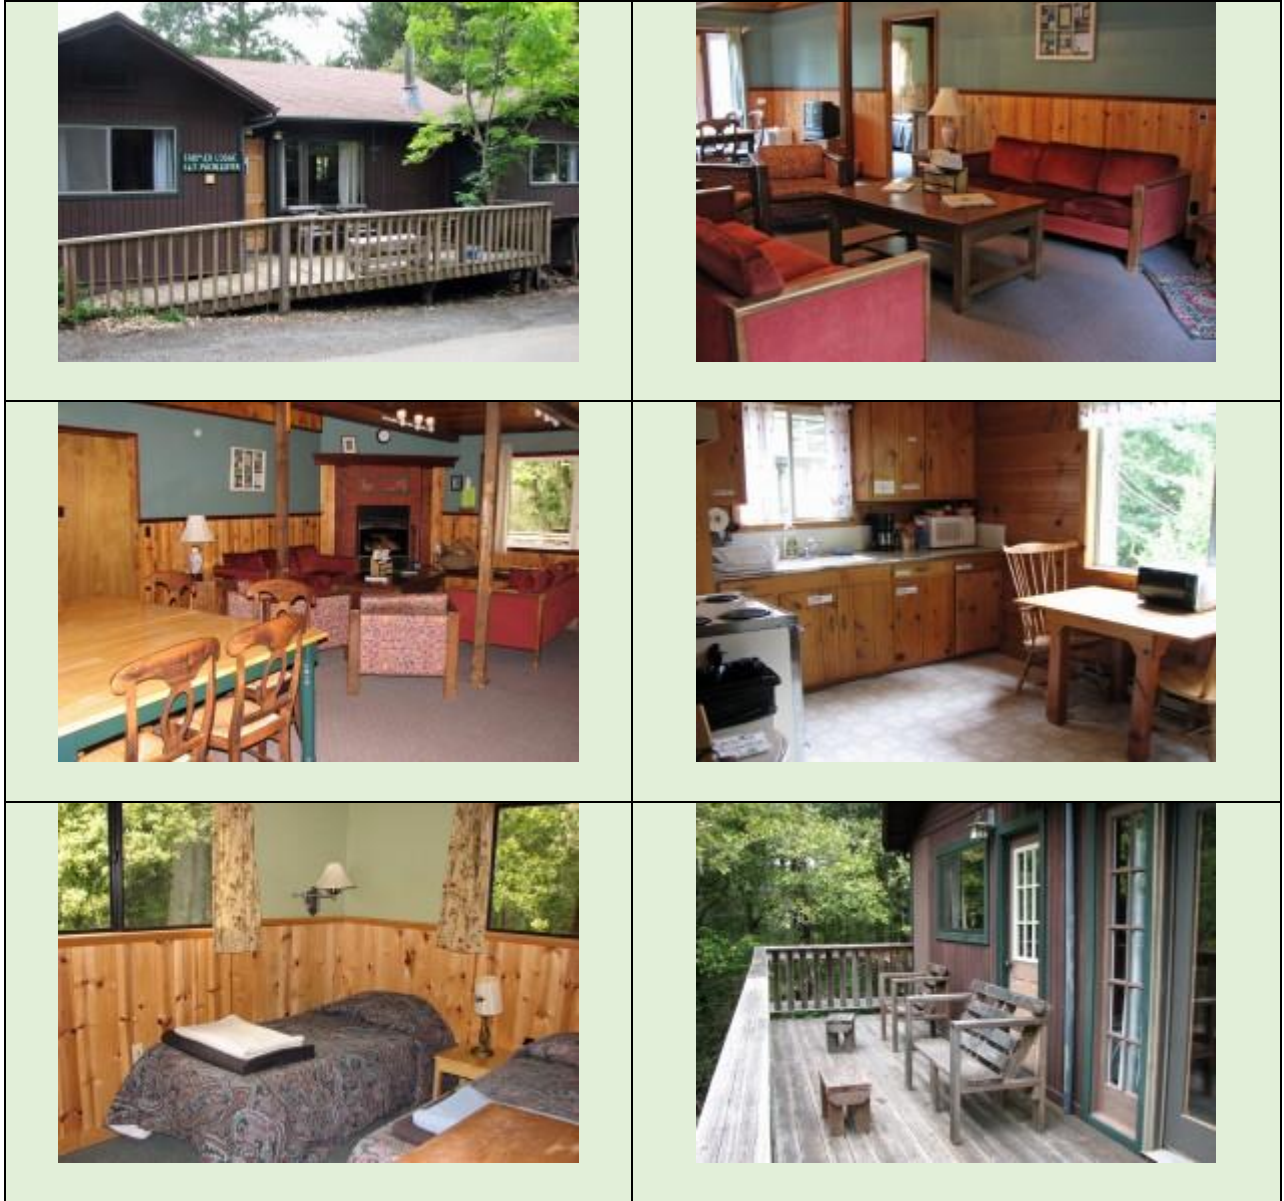

Farmer Lodge

- ❖ Nine bedrooms sleep 16 guests, on two separate floors.
- ❖ Upper Farmer Lodge has a living room with fireplace, front and back decks, and a small kitchen.
- ❖ The five bedrooms upstairs sleep 9. There is one room with a full-size bed to be shared.
- ❖ Lower Farmer Lodge sleeps 7 in four bedrooms (one room is a single). Rooms are more recently renovated on the lower floor.

Farmer Lodge

1. _____
2. _____
3. _____
4. _____
5. _____

6. _____
7. _____
8. _____
9. _____